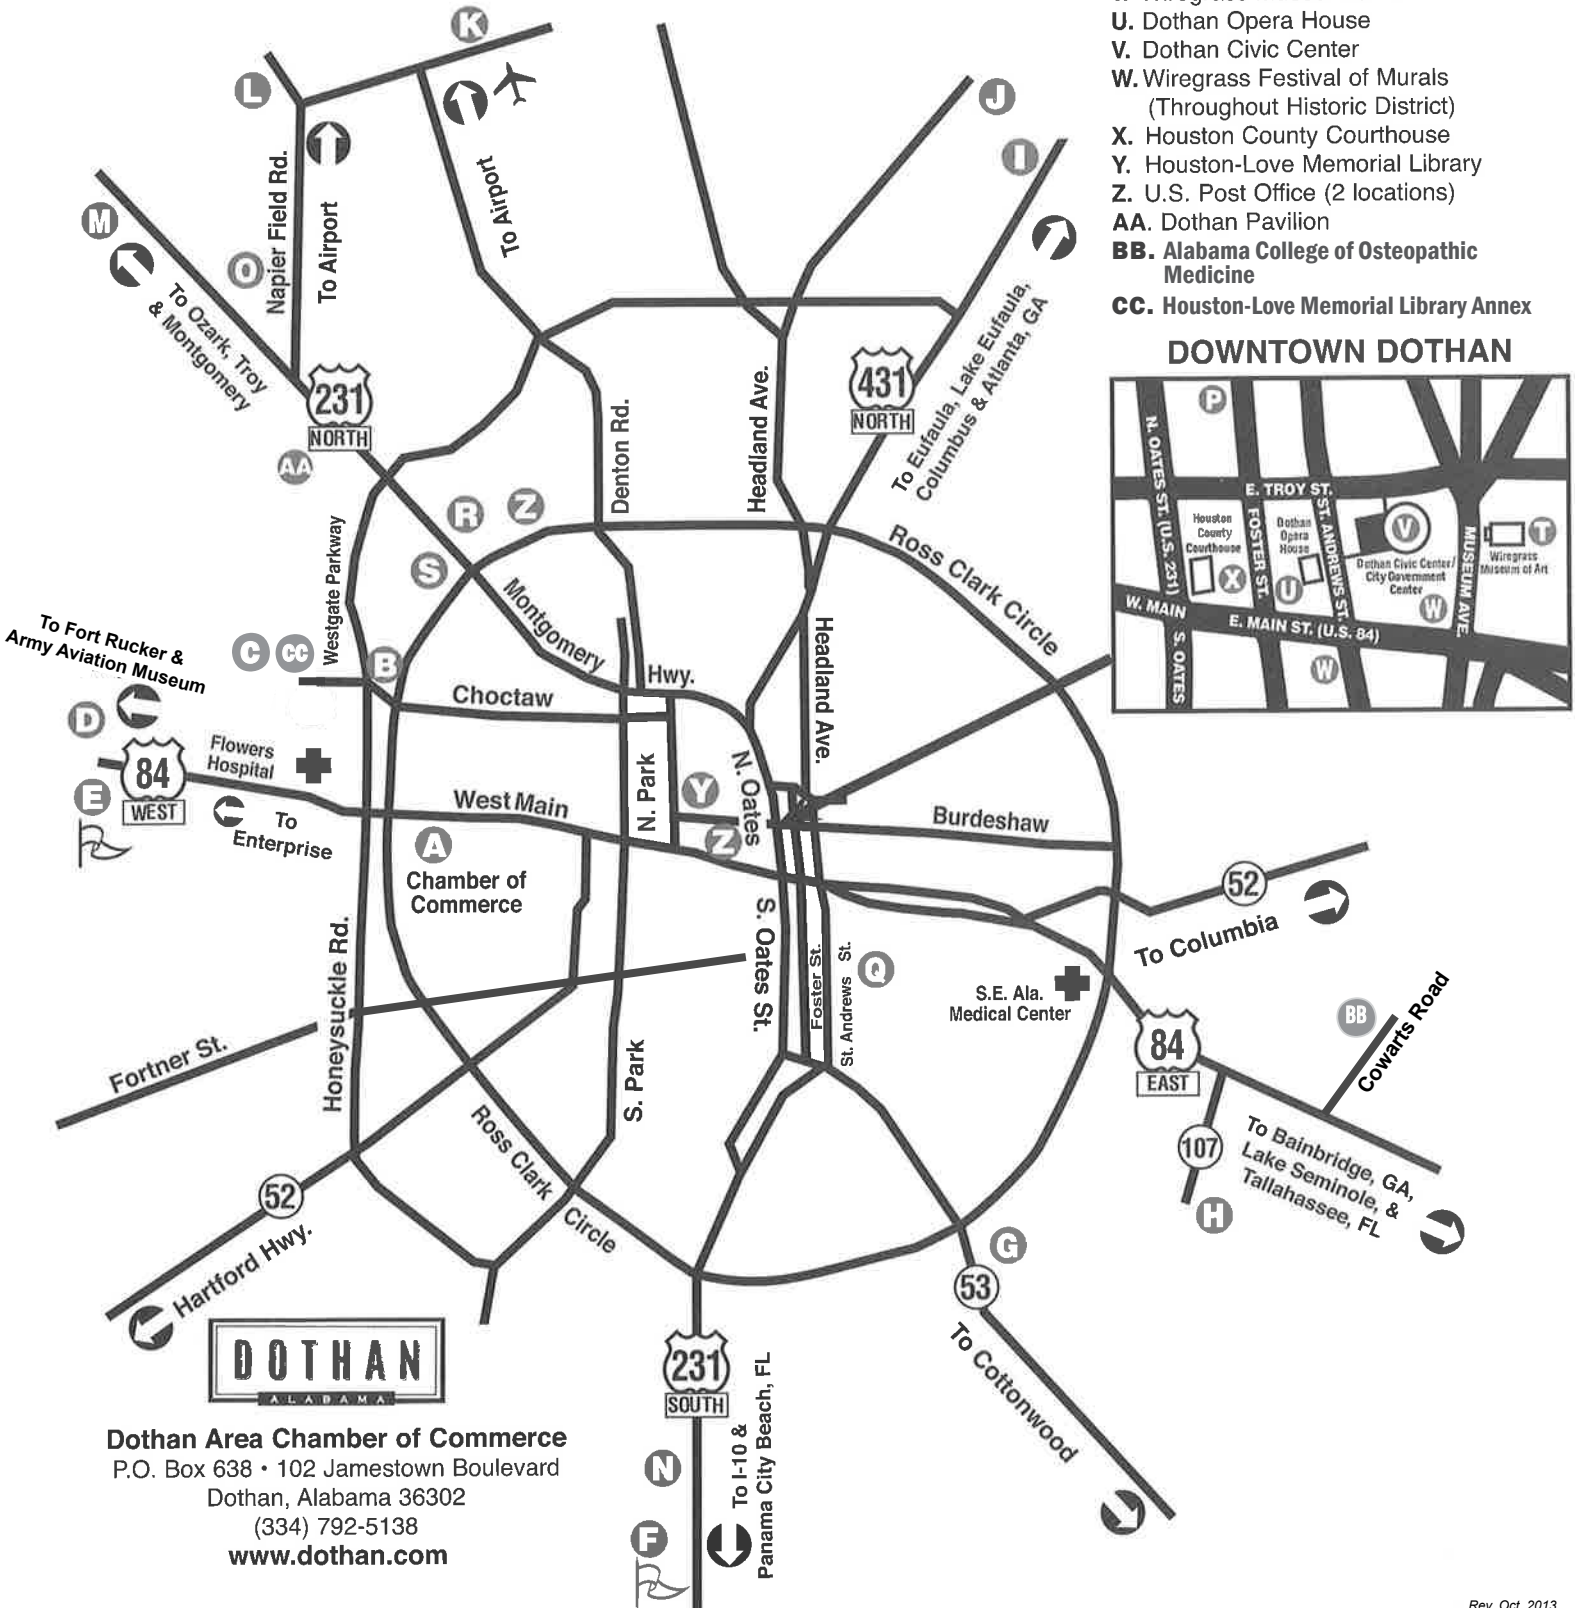

DOTHAN, ALABAMA: Points Of Interest

- A. Dothan Area Chamber of Commerce
- B. Convention & Visitors Bureau
- C. Water World/Westgate Recreational Complex
- D. Army Aviation Museum
- E. Robert Trent Jones "Highland Oaks" Golf Course

- F. Dothan National Golf Course
- G. Houston County Farm Center
- H. Eastgate Park
- I. Landmark Park
- J. Dothan Area Botanical Gardens
- K. Dothan Airport
- L. Wallace Community College

- M. Troy University Dothan
- N. National Peanut Festival Fairgrounds
- O. Dothan Conference Center
- P. The George Washington Carver Interpretive Museum
- Q. Cultural Arts Center
- R. Wiregrass Commons Mall
- S. Northside Mall
- T. Wiregrass Museum of Art
- U. Dothan Opera House
- V. Dothan Civic Center
- W. Wiregrass Festival of Murals (Throughout Historic District)
- X. Houston County Courthouse
- Y. Houston-Love Memorial Library
- Z. U.S. Post Office (2 locations)
- AA. Dothan Pavilion
- BB. Alabama College of Osteopathic Medicine
- CC. Houston-Love Memorial Library Annex